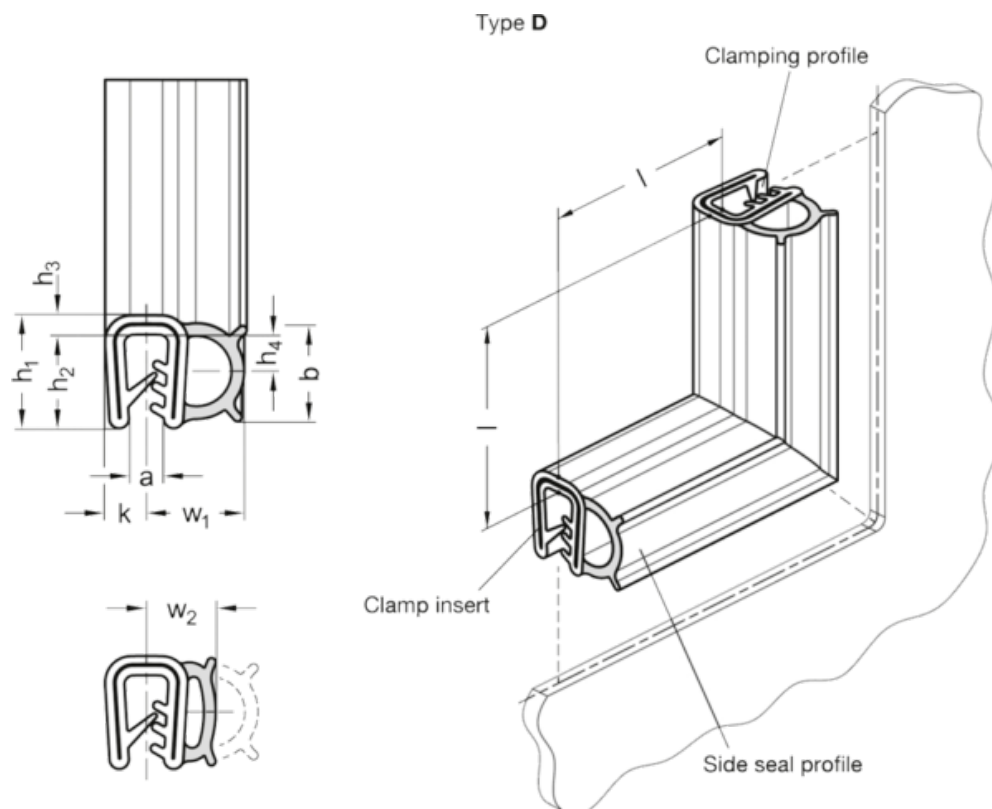

Article number: 202181EPDM13D630

Description: E+G Edge protection seal GN 2181-EPDM-13-D-630

Measures

a = 1 - 3.5

b = 11

h1 = 13

h2 = 10.75

h3 = 2.25

h4 = 4.5

l = 630 ±4

k = 4.75

w1 = 11.25

w2 up to 50% deformation = 8.75

Weight in (g) = 180